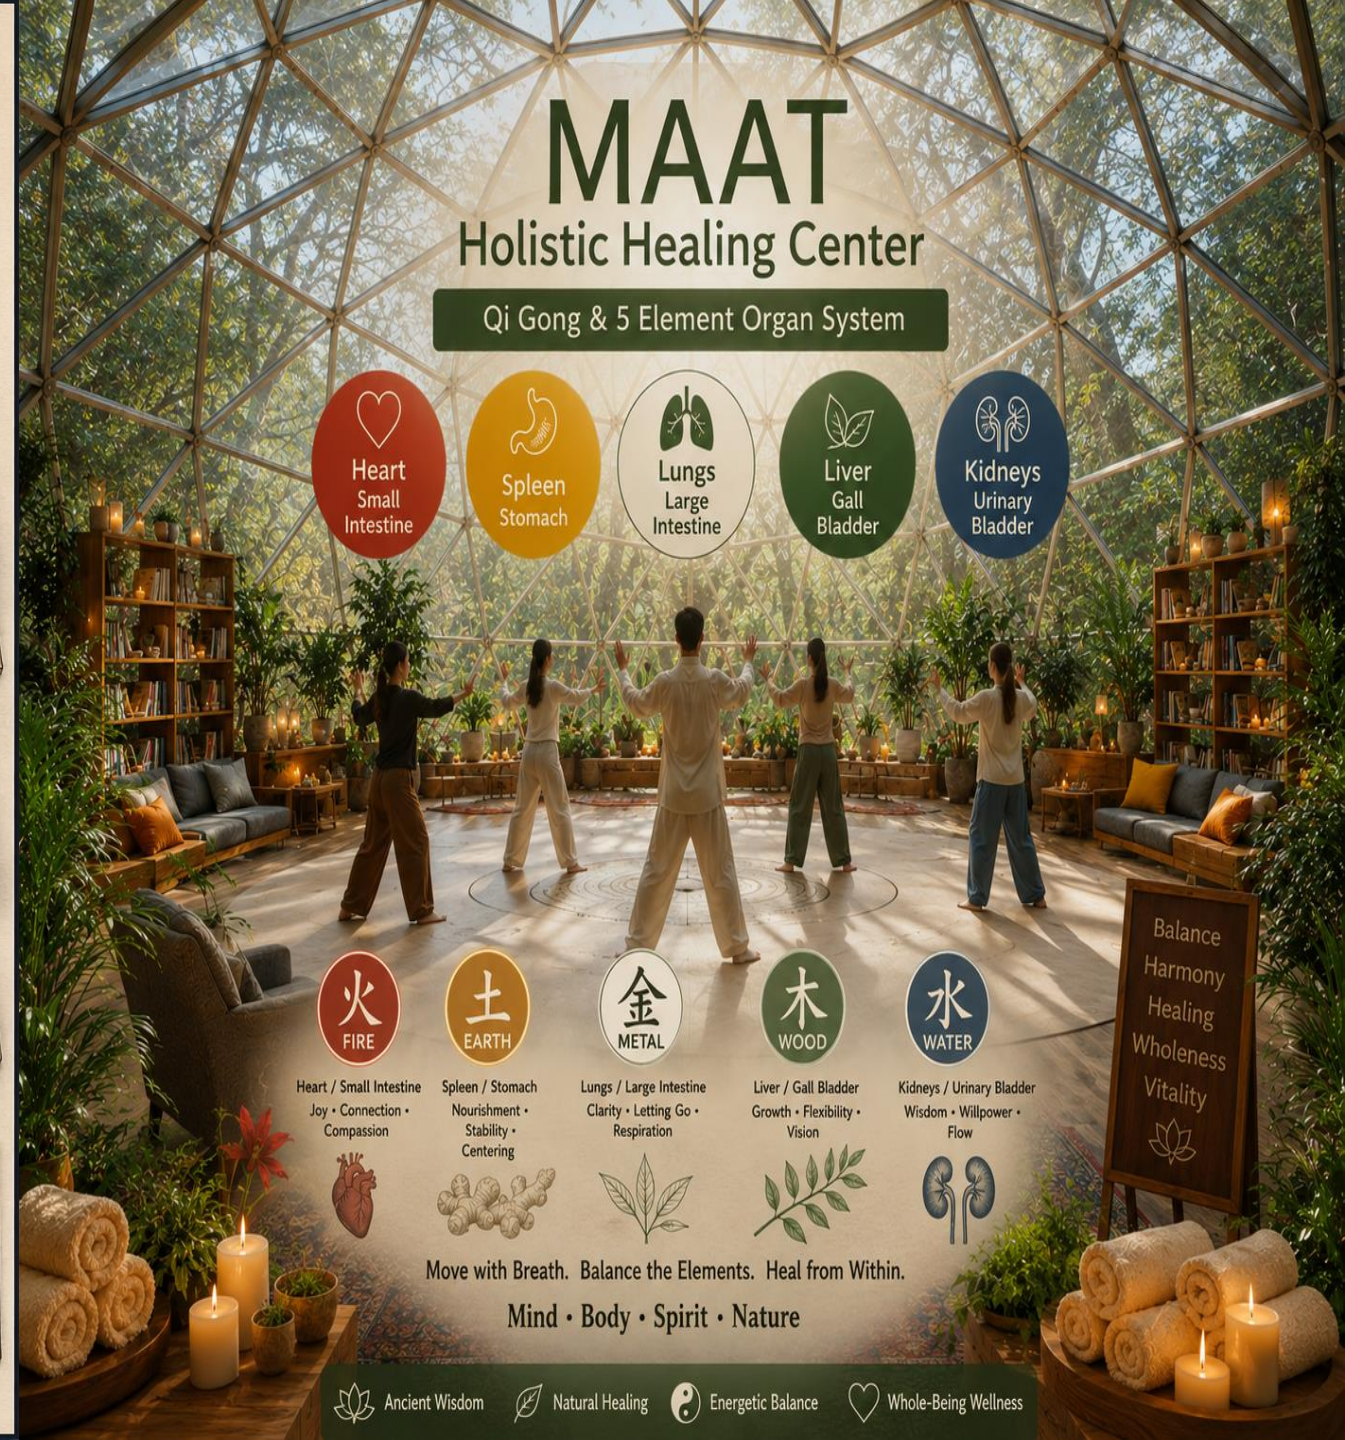

MAAT Holistic Healing Center

Qi Gong & 5 Element Organ System

Move with Breath. Balance the Elements. Heal from Within.

Mind • Body • Spirit • Nature

MAAT CRYSTAL VILLAGE COMMUNITY • ROLL, ARIZONA (YUMA COUNTY)