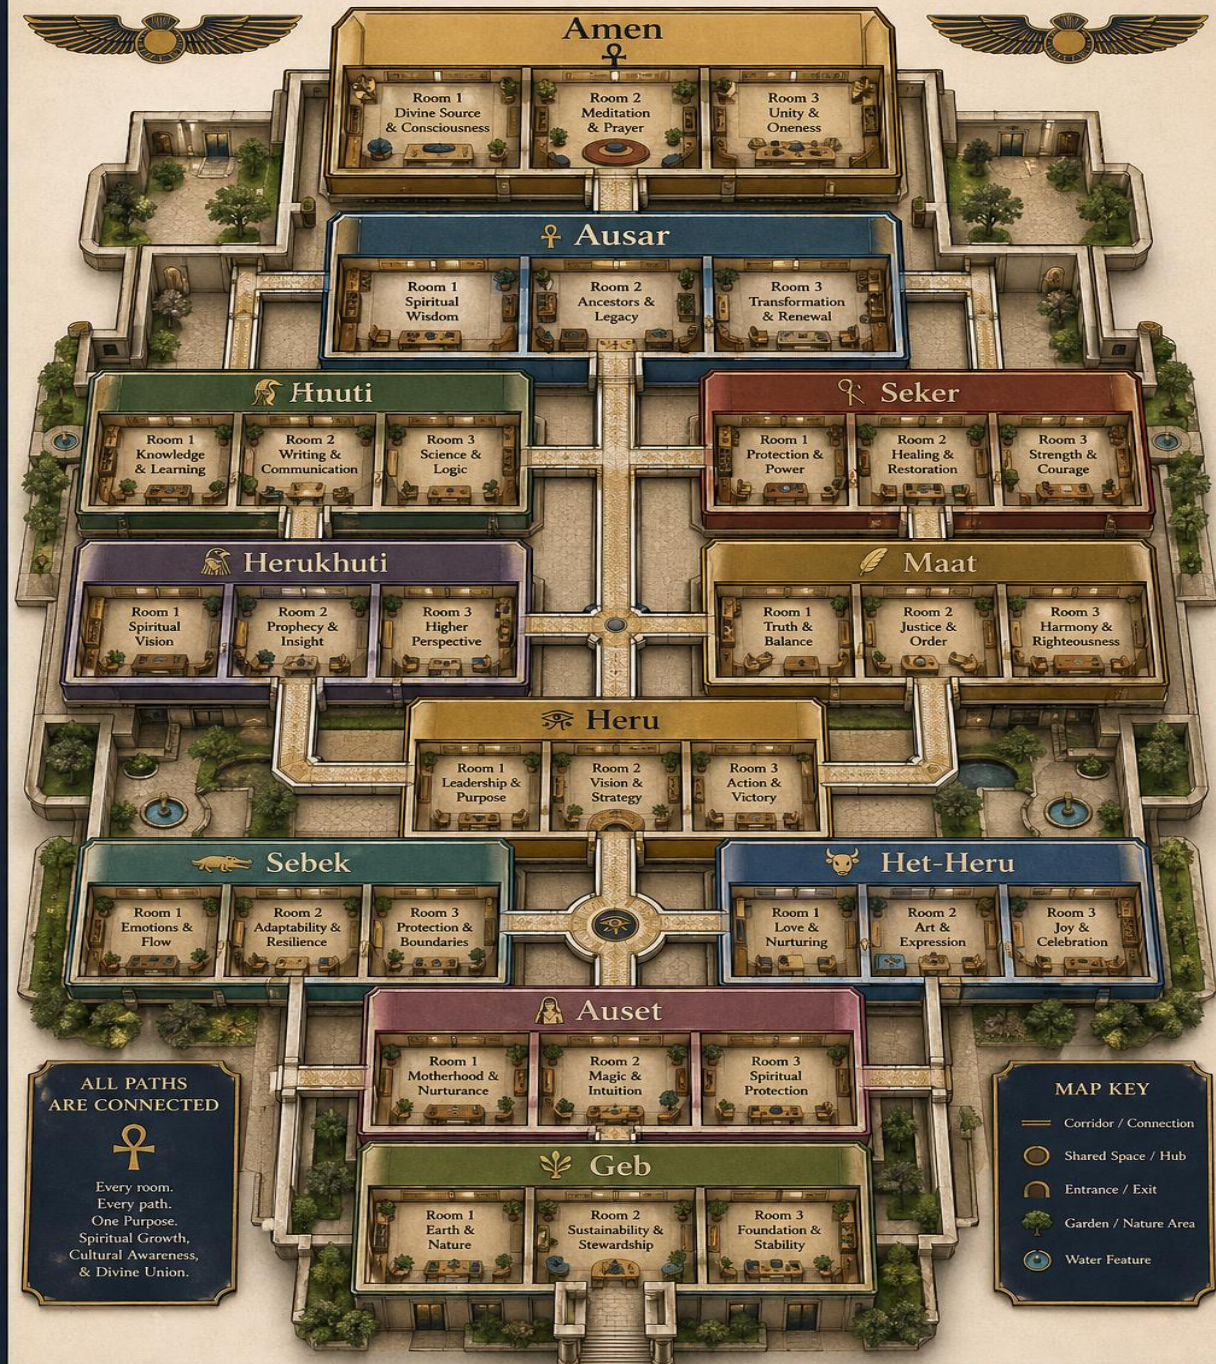

MAAT Holistic Healing Center

Qi Gong & 5 Element Organ System

Move with Breath. Balance the Elements. Heal from Within.

Mind • Body • Spirit • Nature

MAAT CRYSTAL VILLAGE COMMUNITY • ROLL, ARIZONA (YUMA COUNTY)