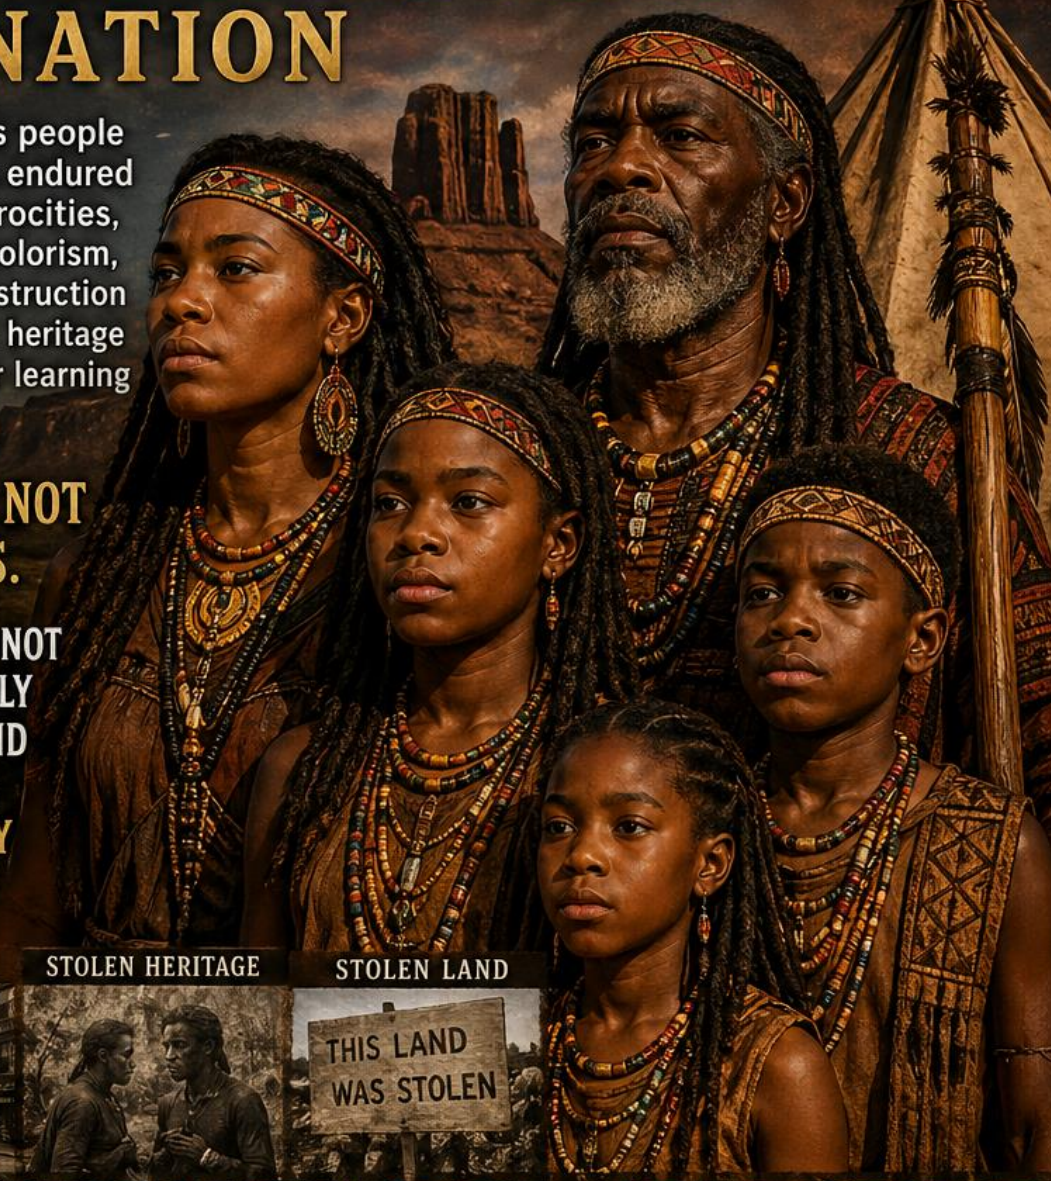

MA'AT AMERICAN ABORIGINE TRIBAL (MAAT) NATION

The true, original, and indigenous people to the Americas whose ancestors endured chattel slavery, suffered many atrocities, including racism, discrimination, colorism, Jim Crowe, lynchings, injustice, destruction of Black Wall Street, stolen culture, heritage and language, beaten and killed for learning to read English.

WE ARE THE TRUE OWNERS OF THESE LANDS, YET ALL WE WANT IS EVERYTHING THE U.S. GOVERNMENT AND THE STATES GIVE TO THOSE WHOM THEY BELIEVE ARE THE NATIVES TO AMERICA.

OUR PEOPLE HAVE STILL NOT RECEIVED REPARATIONS.

WE DON'T NEED TO AND SHOULD NOT BE FORCED TO BECOME FEDERALLY RECOGNIZED BECAUSE THIS LAND WAS FIRST INHABITED BY OUR ANCESTORS WHO WERE HIGHLY MELANATED PEOPLE.

WE ARE MA'AT. WE ARE STILL HERE. WE HAVE ALWAYS BEEN HERE. THIS IS OUR LAND.