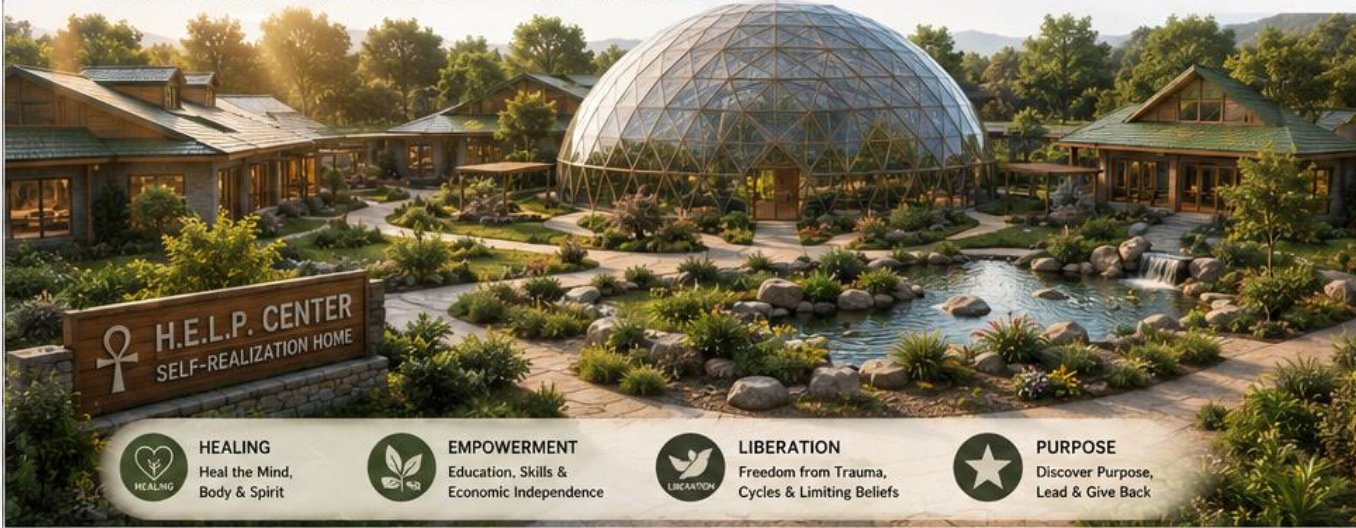

H.E.L.P. CENTER SELF-REALIZATION HOME

Holistic Empowerment & Liberation Program
Healing the Mind. Empowering the Spirit. Restoring the Future.

A PRISON RE-ENTRY SYSTEM & LIVING CENTER FOR INMATES
TRANSITIONING FROM PRISON BACK INTO MAINSTREAM SOCIETY

OUR MISSION

The H.E.L.P. Center Self-Realization Home is a transformational re-entry community that combines holistic healing, ancestral wisdom, education, vocational training, leadership development, and spiritual growth to help individuals break cycles, discover purpose, and build a better future.